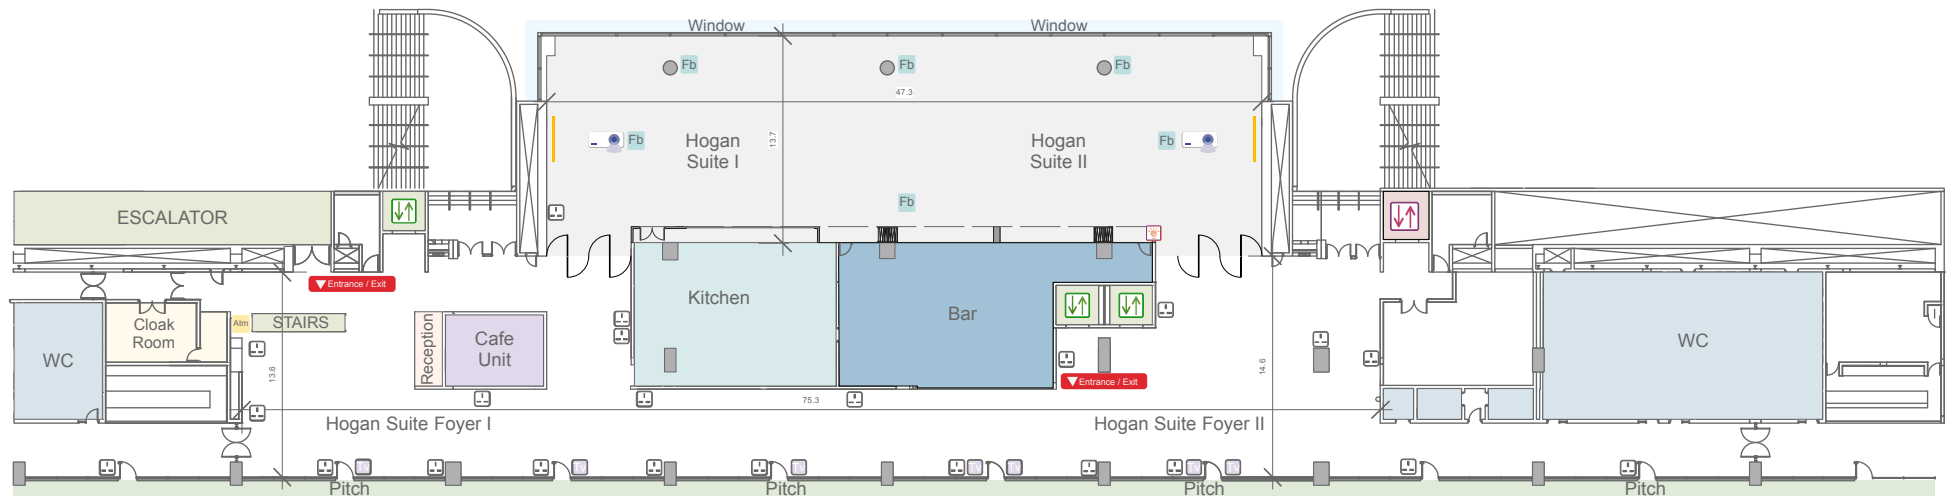

HOGAN SUITE (LEVEL 5)

	Entrance / Exit
	Lift
	Service Lift
	Data Projector
	Wall Sockets
	Recessed Floor Box
	Light Controls
	TV Screen
	Projection Screen
	ATM Point

Hogan Suite Ceiling Height - 5.8m
 Hogan Foyer Ceiling Height - 2.5m